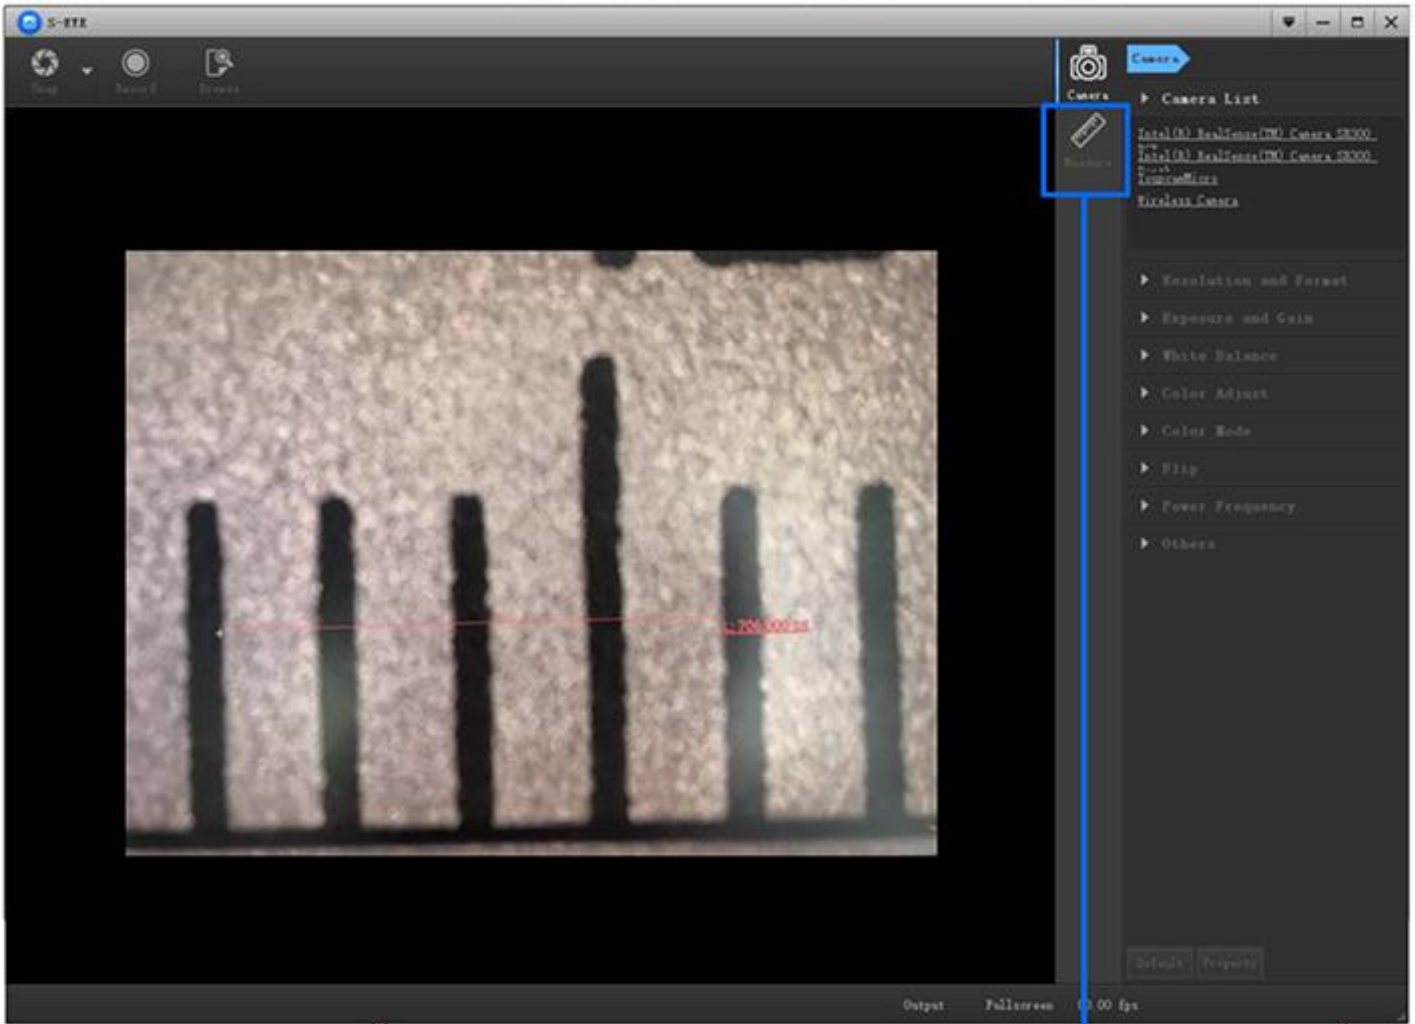

Product Details

S-EYE Measure Software For Windows

LABMICRO®

85535 45575 | 91644 42019

sales@labmicro.in / service@labmicro.in

www.labmicro.in

Technical Specification

Items	11.6" Win10 Tablet Digital Camera, 5.0M
Model No.	SLV-DT-1
Sensor	1/2.3" Sony CMOS Sensor
Resolution	16M CMOS
LCD Screen	11.6" LCD, Resolution 1920x1080p IPS Screen
CPU	Inter J4105
System	Win10 64Bits
WIFI	2.4G/5G WIFI, 802.11a/b/g/n/ac
Bluetooth	Bluetooth 4.2
Output	USB3.0, HDMI, WIFI, Ethernet, Type-C Power Supply
Pixel Size	1.335x1.335um
Power Supply	DC 12V/2A Power Adapter, Input 100-240V AC
Function	<ul style="list-style-type: none">• Photo 16M, Video 1080p Full HD• Adjust: Brightness, Contrast, Saturation, White Balance, Exposure, Flicker Suppression, Sharpness, Gamma, CB/Cr Gain• UI Interface: Mouse Control, Touch Screen• Storage Photo, Video, Preview, SD Card Format
Measure	S-EYE Measure Software: Length: Straight Line Length, Broken Line Length, Curve Length, Parallel Line Distance, Point Line Distance, Line Length Geometry: Radius Circle, Two-point Circle, Three-point Circle, Concentric Circle, Radius Circle, Two-point Circle, Three-point Circle Geometric Area: Polygon, Square Remark: Point Coordinates, Crosshairs, Coordinate Systems, Text Notes
Size / Weight	Product Size 285x177x12.5mm, Net Weight 0.9kg
Standard Package	LCD Camera, DC12V Power Adapter
Quick Manual	<ol style="list-style-type: none">1. First, connect the product to Type-C DC-12V power supply2. After connecting the power supply, press the power on button, and the blue light of the product will always be on.3. Double click the S-EYE Measure Software on the desktop of Window 104. Click "Open Video Source" in S-EYE software, and choose camera YW16006. Measure and adjust as you need.