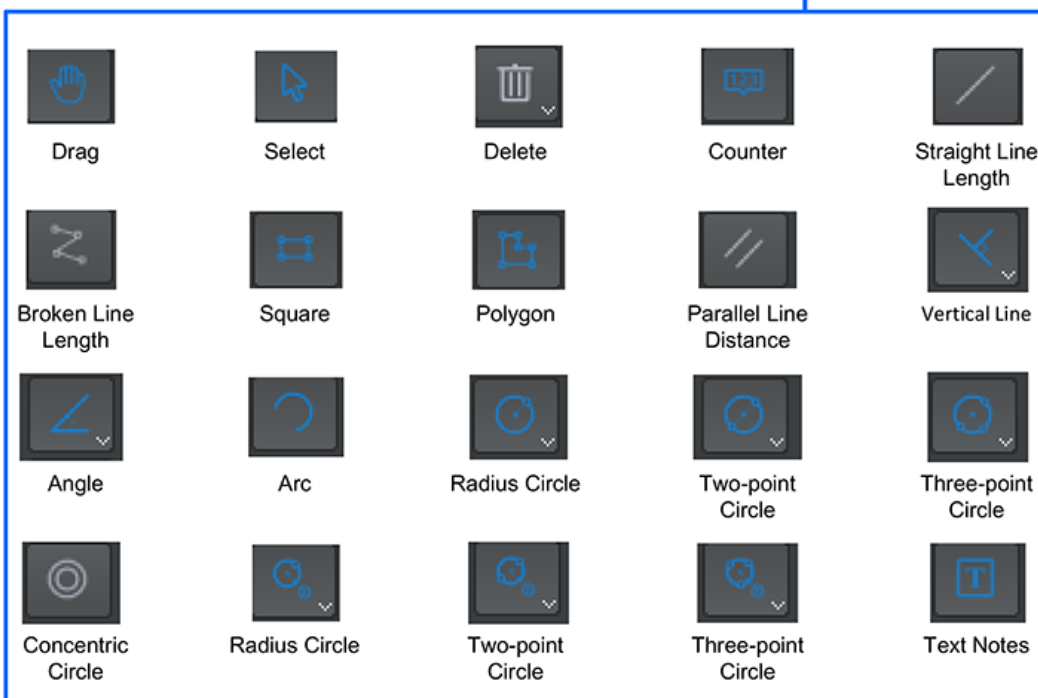

Product Details

S-EYE Measure Software For Windows

LABMICRO®

85535 45575 | 91644 42019

sales@labmicro.in / service@labmicro.in

www.labmicro.in

Technical Specification

Items	11.6" Win10 Tablet Digital Camera, 5.0M
Model No.	SLV-DT-1
Sensor	1/2.3" Sony CMOS Sensor
Resolution	16M CMOS
LCD Screen	11.6" LCD, Resolution 1920x1080p IPS Screen
CPU	Inter J4105
System	Win10 64Bits
WIFI	2.4G/5G WIFI, 802.11a/b/g/n/ac
Bluetooth	Bluetooth 4.2
Output	USB3.0, HDMI, WIFI, Ethernet, Type-C Power Supply
Pixel Size	1.335x1.335um
Power Supply	DC 12V/2A Power Adapter, Input 100-240V AC
Function	<ul style="list-style-type: none">• Photo 16M, Video 1080p Full HD• Adjust: Brightness, Contrast, Saturation, White Balance, Exposure, Flicker Suppression, Sharpness, Gamma, CB/Cr Gain• UI Interface: Mouse Control, Touch Screen• Storage Photo, Video, Preview, SD Card Format
Measure	S-EYE Measure Software: Length: Straight Line Length, Broken Line Length, Curve Length, Parallel Line Distance, Point Line Distance, Line Length Geometry: Radius Circle, Two-point Circle, Three-point Circle, Concentric Circle, Radius Circle, Two-point Circle, Three-point Circle Geometric Area: Polygon, Square Remark: Point Coordinates, Crosshairs, Coordinate Systems, Text Notes
Size / Weight	Product Size 285x177x12.5mm, Net Weight 0.9kg
Standard Package	LCD Camera, DC12V Power Adapter
Quick Manual	<ol style="list-style-type: none">1. First, connect the product to Type-C DC-12V power supply2. After connecting the power supply, press the power on button, and the blue light of the product will always be on.3. Double click the S-EYE Measure Software on the desktop of Window 104. Click "Open Video Source" in S-EYE software, and choose camera YW16006. Measure and adjust as you need.