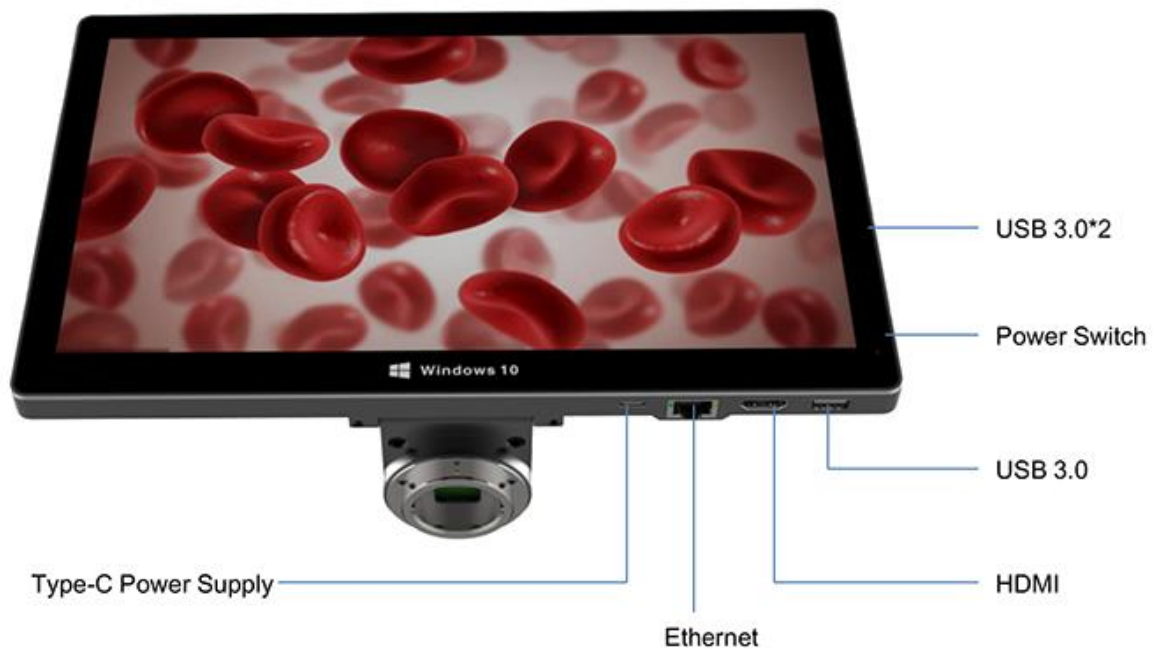

Product Details

S-EYE Measure Software For Windows

LABMICRO®

85535 45575 | 91644 42019

sales@labmicro.in / service@labmicro.in

www.labmicro.in

Technical Specification

Items	11.6" Win10 Tablet Digital Camera, 5.0M
Model No.	SLV-DT-1
Sensor	1/2.3" Sony CMOS Sensor
Resolution	16M CMOS
LCD Screen	11.6" LCD, Resolution 1920x1080p IPS Screen
CPU	Inter J4105
System	Win10 64Bits
WIFI	2.4G/5G WIFI, 802.11a/b/g/n/ac
Bluetooth	Bluetooth 4.2
Output	USB3.0, HDMI, WIFI, Ethernet, Type-C Power Supply
Pixel Size	1.335x1.335um
Power Supply	DC 12V/2A Power Adapter, Input 100-240V AC
Function	<ul style="list-style-type: none">• Photo 16M, Video 1080p Full HD• Adjust: Brightness, Contrast, Saturation, White Balance, Exposure, Flicker Suppression, Sharpness, Gamma, CB/Cr Gain• UI Interface: Mouse Control, Touch Screen• Storage Photo, Video, Preview, SD Card Format
Measure	S-EYE Measure Software: Length: Straight Line Length, Broken Line Length, Curve Length, Parallel Line Distance, Point Line Distance, Line Length Geometry: Radius Circle, Two-point Circle, Three-point Circle, Concentric Circle, Radius Circle, Two-point Circle, Three-point Circle Geometric Area: Polygon, Square Remark: Point Coordinates, Crosshairs, Coordinate Systems, Text Notes
Size / Weight	Product Size 285x177x12.5mm, Net Weight 0.9kg
Standard Package	LCD Camera, DC12V Power Adapter
Quick Manual	<ol style="list-style-type: none">1. First, connect the product to Type-C DC-12V power supply2. After connecting the power supply, press the power on button, and the blue light of the product will always be on.3. Double click the S-EYE Measure Software on the desktop of Window 104. Click "Open Video Source" in S-EYE software, and choose camera YW16006. Measure and adjust as you need.